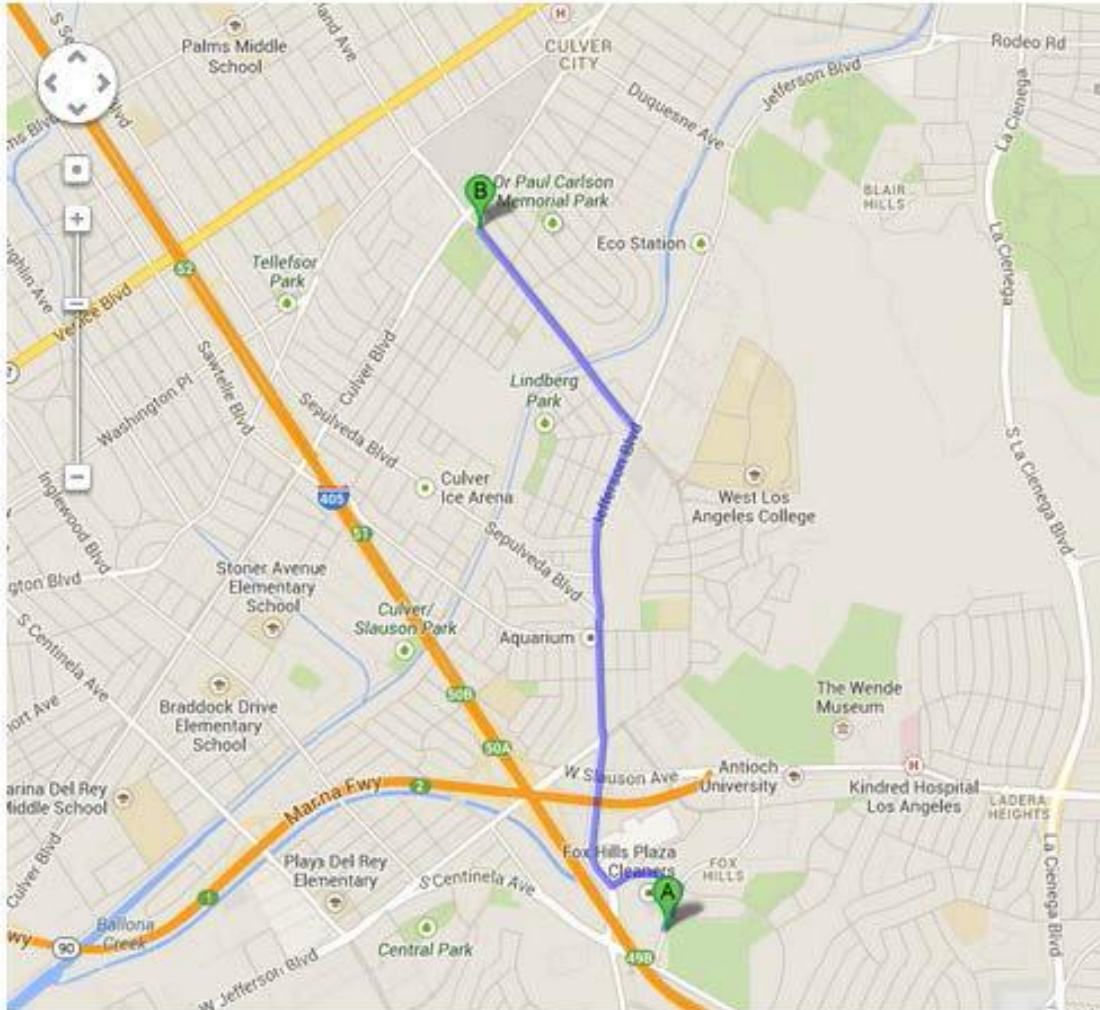

Plea

Directions to Culver City Veteran Auditorium
4117 Overland Ave, Culver City, CA 90230
2.6 mi – about 7 mins

You can enter notes here.

A Courtyard Los Angeles Westside
6333 Bristol Pkwy, Culver City, CA 90230

1. Head **north** on **Bristol Pkwy** toward **Doverwood Dr** go 0.1 mi
  total 0.1 mi
2. Turn **left** onto **Green Valley Cir** go 0.2 mi
  total 0.4 mi
  About 45 secs
3. Turn **right** onto **Sepulveda Blvd** go 0.9 mi
  total 1.2 mi
4. Keep **right** to continue on **Jefferson Blvd** go 0.6 mi
  total 1.9 mi
  About 1 min
5. Turn **left** onto **Overland Ave** go 0.8 mi
  total 2.6 mi
  Destination will be on the left
  About 2 mins

B Culver City Veteran Auditorium
4117 Overland Ave, Culver City, CA 90230

These directions are for planning purposes only. You may find that construction projects, traffic, weather, or other events may cause conditions to differ from the map results, and you should plan your route accordingly. You must obey all signs or notices regarding your route.

Map data ©2014 Google